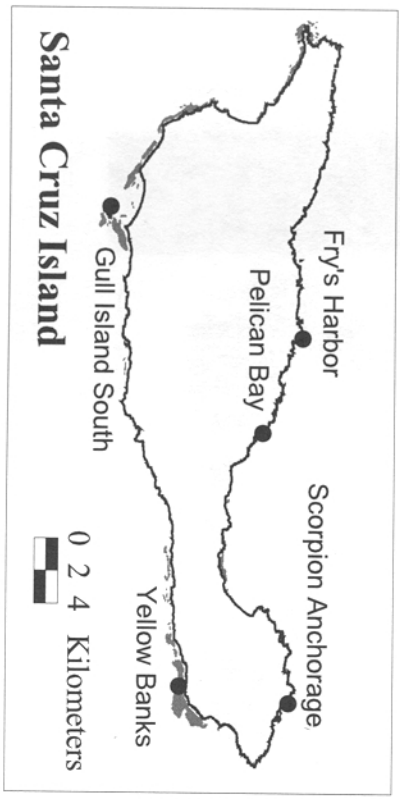

# Channel Islands Kelp Canopy

**LEGEND**

- Kelp canopy, 1980-1989
- Kelp forest monitoring sites

Kelp data from the Channel Islands National Marine Sanctuary

N