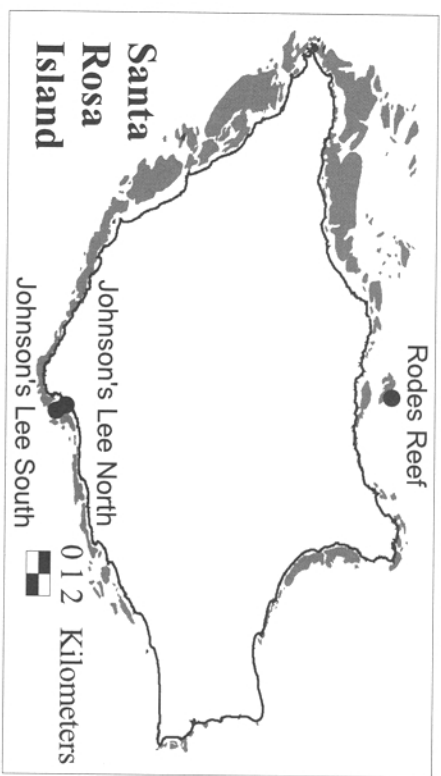

# Channel Islands Kelp Canopy

**LEGEND**

- Kelp canopy, 1980-1989
- Kelp forest monitoring sites

Kelp data from the Channel Islands National Marine Sanctuary

N